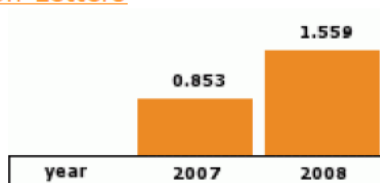

WAS
2.019

2008 Impact Factor

NOW
3.279

Computer Vision And Image Understanding

2007 Impact Factor

WAS
1.417

2008 Impact Factor

NOW
2.220

Pattern Recognition Letters

2007 Impact Factor

WAS
0.853

2008 Impact Factor

NOW
1.559

Image And Vision Computing

2007 Impact Factor

WAS
1.027

2008 Impact Factor

NOW
1.496

Journal Of Visual Communication And Image Representation

2007 Impact Factor

WAS
0.832

2008 Impact Factor

NOW
1.342