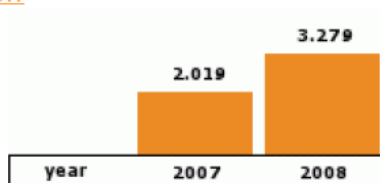

2008 IMPACT FACTORS Pattern Recognition, Computer Vision, Image Processing

Medical Image Analysis

2007 Impact Factor

WAS
3.505

2008 Impact Factor

NOW
3.602

Pattern Recognition

2007 Impact Factor

WAS
2.019

2008 Impact Factor

NOW
3.279

Computer Vision And Image Understanding

2007 Impact Factor

WAS
1.417

2008 Impact Factor

NOW
2.220