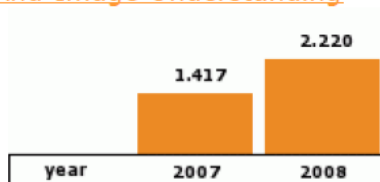

WAS
2.019

2008 Impact Factor

NOW
3.279

Computer Vision And Image Understanding

2007 Impact Factor

WAS
1.417

2008 Impact Factor

NOW
2.220