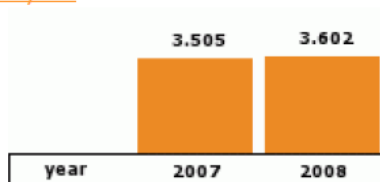

2008 IMPACT FACTORS Pattern Recognition, Computer Vision, Image Processing

Medical Image Analysis

2007 Impact Factor

WAS
3.505

2008 Impact Factor

NOW
3.602

Pattern Recognition

2007 Impact Factor

WAS
2.019

2008 Impact Factor

NOW
3.279

Computer Vision And Image Understanding

2007 Impact Factor

WAS
1.417

2008 Impact Factor

NOW
2.220